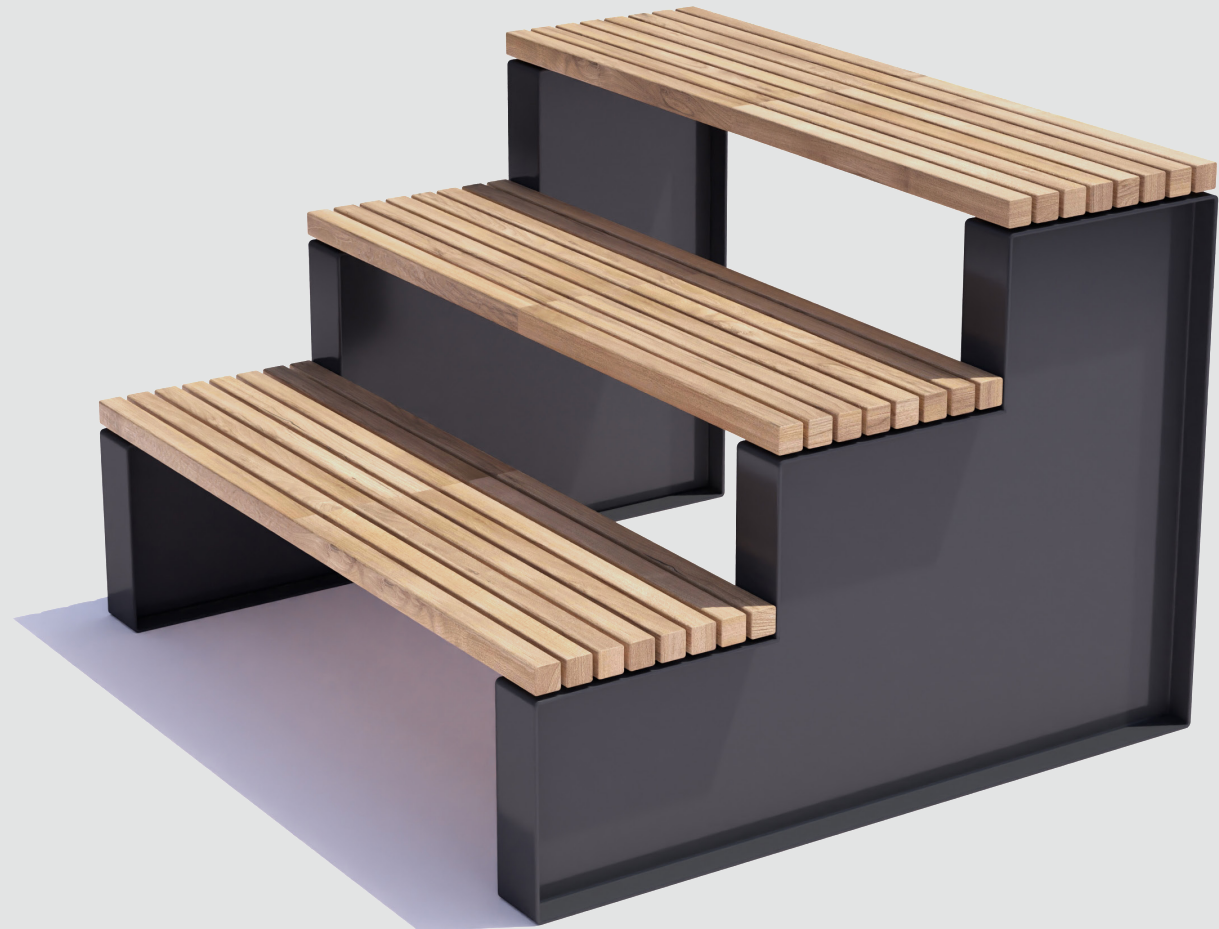

Stage Triple Straight

180x120x130cm | 70"x47"x51"

Public Outdoor Creations
Proostwetering 78
3604 DB Maarssen
The Netherlands
+ 31 (0)346 8301 72
info@publicoutdoorcreations.nl
www.publicoutdoorcreations.nl