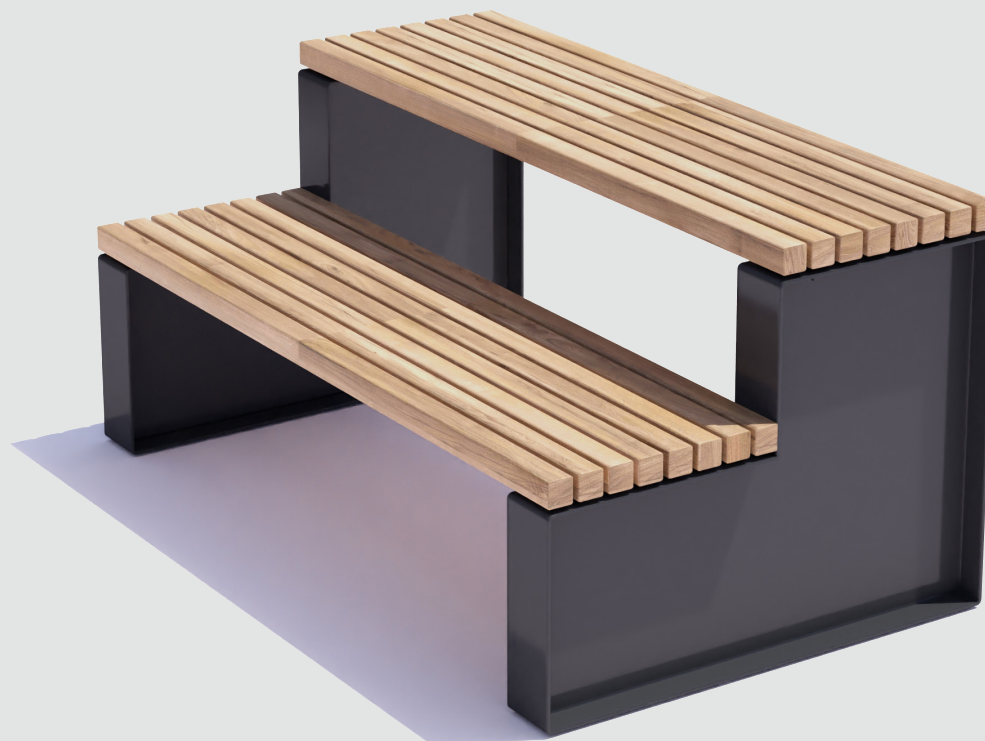

Stage Double Straight

180x120x85cm | 70"x47"x34"

Public Outdoor Creations
Proostwetering 78
3604 DB Maarssen
The Netherlands
+ 31 (0)346 8301 72
info@publicoutdoorcreations.nl
www.publicoutdoorcreations.nl