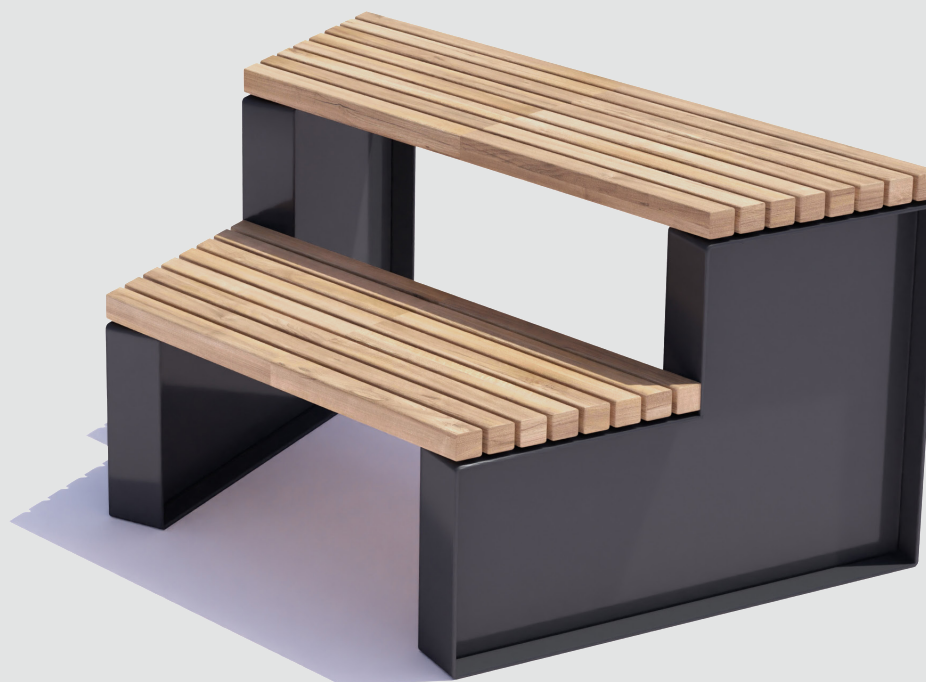

# Stage Double Curved

180x120x85cm | 70"x47"x34"

Public Outdoor Creations  
Proostwetering 78  
3604 DB Maarssen  
The Netherlands  
+ 31 (0)346 8301 72  
[info@publicoutdoorcreations.nl](mailto:info@publicoutdoorcreations.nl)  
[www.publicoutdoorcreations.nl](http://www.publicoutdoorcreations.nl)