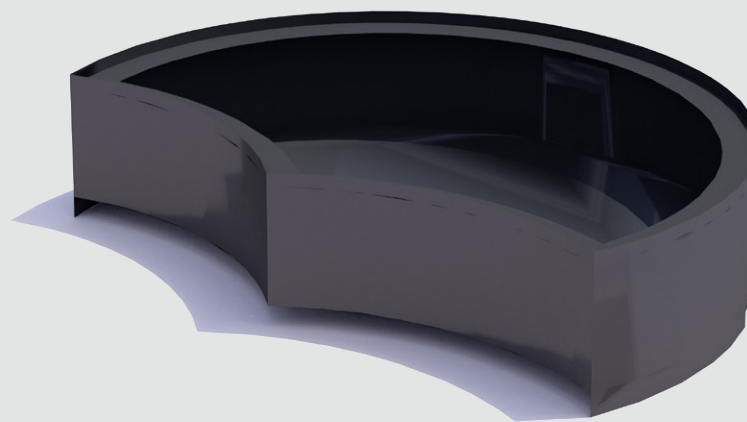

# Round Cut-out Double Low

180x45cm 71x18"  
240x45cm 94x18"

CorTen steel

RAL Colour

Public Outdoor Creations  
Proostwetering 78  
3604 DB Maarssen  
The Netherlands  
+ 31 (0)346 8301 72  
[info@publicoutdoorcreations.nl](mailto:info@publicoutdoorcreations.nl)  
[www.publicoutdoorcreations.nl](http://www.publicoutdoorcreations.nl)