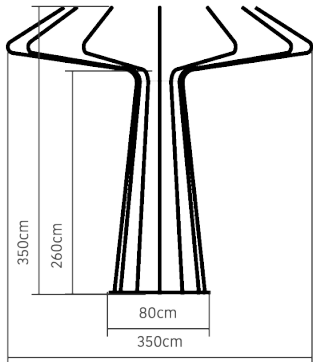

Green Structure

350x350x350cm 138x138x138"

CorTen steel

RAL Colour

Public Outdoor Creations
Proostwetering 78
3604 DB Maarssen
The Netherlands
+ 31 (0)346 8301 72
info@publicoutdoorcreations.nl
www.publicoutdoorcreations.nl