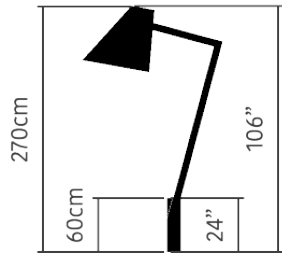

Luminaire

CorTen steel

RAL Colour

Public Outdoor Creations
Proostwetering 78
3604 DB Maarssen
The Netherlands
+ 31 (0)346 8301 72
info@publicoutdoorcreations.nl
www.publicoutdoorcreations.nl