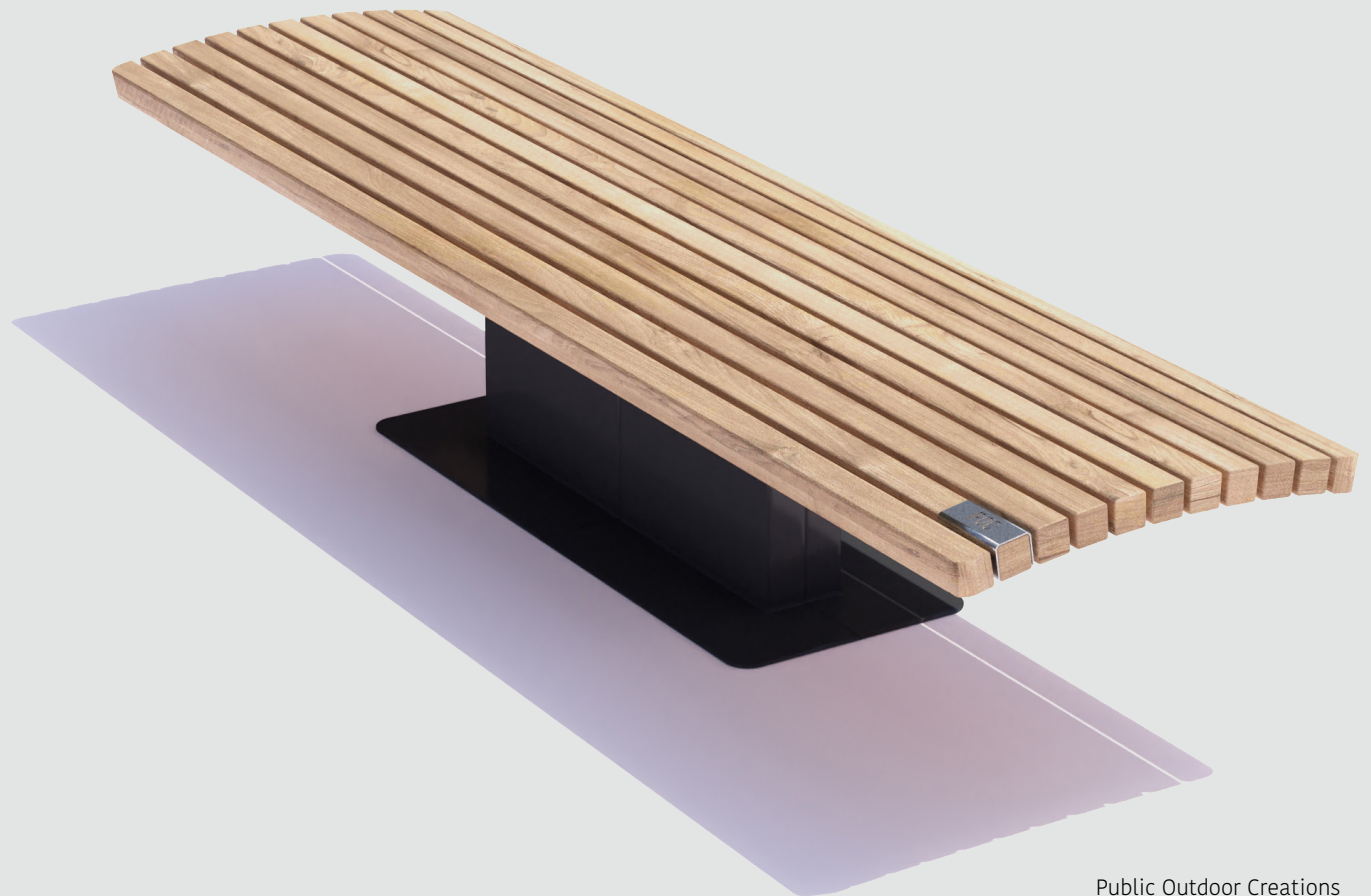

# Bench Mono Low

260x65x46cm 102x26x18"

Cumaru FSC 100%

treated soft wood

CorTen steel

RAL Colour

Public Outdoor Creations  
Proostwetering 78  
3604 DB Maarssen  
The Netherlands  
+ 31 (0)346 8301 72  
[info@publicoutdoorcreations.nl](mailto:info@publicoutdoorcreations.nl)  
[www.publicoutdoorcreations.nl](http://www.publicoutdoorcreations.nl)