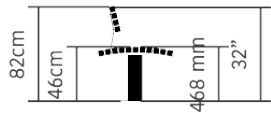

Bench Mono High

260x65x82cm 102x32x18"

Public Outdoor Creations
Proostwetering 78
3604 DB Maarssen
The Netherlands
+ 31 (0)346 8301 72
info@publicoutdoorcreations.nl
www.publicoutdoorcreations.nl