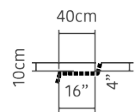

Wood Cover Single Low

60x45cm | 24"x16"

Public Outdoor Creations
Proostwetering 78
3604 DB Maarssen
The Netherlands
+ 31 (0)346 8301 72
info@publicoutdoorcreations.nl
www.publicoutdoorcreations.nl