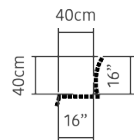

Wood Cover Single High

60x45x45cm | 24"x16"x16"

Public Outdoor Creations
Proostwetering 78
3604 DB Maarssen
The Netherlands
+ 31 (0)346 8301 72
info@publicoutdoorcreations.nl
www.publicoutdoorcreations.nl