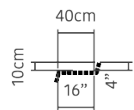

# Wood Cover Double Low

120x45cm | 47"x16"

Cumaru FSC 100%

treated soft wood

Public Outdoor Creations  
Proostwetering 78  
3604 DB Maarssen  
The Netherlands  
+ 31 (0)346 8301 72  
[info@publicoutdoorcreations.nl](mailto:info@publicoutdoorcreations.nl)  
[www.publicoutdoorcreations.nl](http://www.publicoutdoorcreations.nl)