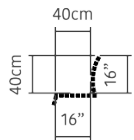

Wood Cover Double High

120x45x45cm | 47"x16"x16"

Cumaru FSC 100%

treated soft wood

Public Outdoor Creations
Proostwetering 78
3604 DB Maarssen
The Netherlands
+ 31 (0)346 8301 72
info@publicoutdoorcreations.nl
www.publicoutdoorcreations.nl