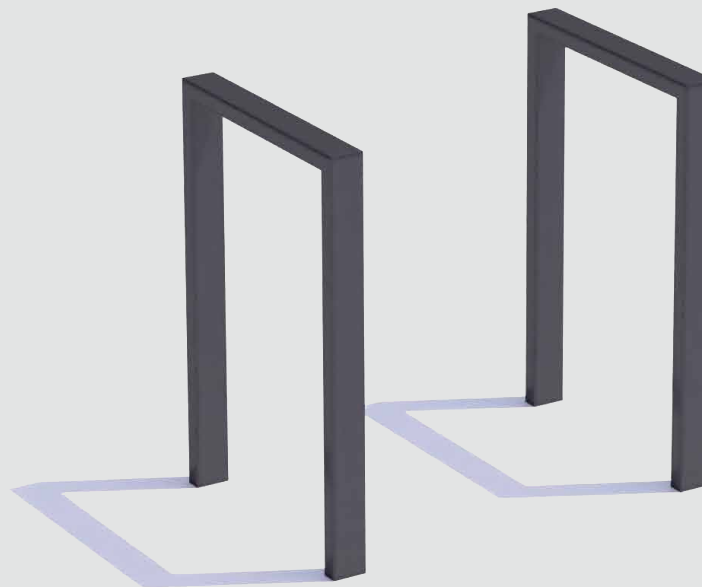

Tree Protection Straight

120x120cm | 47"x47"
180x180cm | 70"x70"
240x240cm | 95"x95"

CorTen steel

RAL Colour

Public Outdoor Creations
Proostwetering 78
3604 DB Maarssen
The Netherlands
+ 31 (0)346 8301 72
info@publicoutdoorcreations.nl
www.publicoutdoorcreations.nl