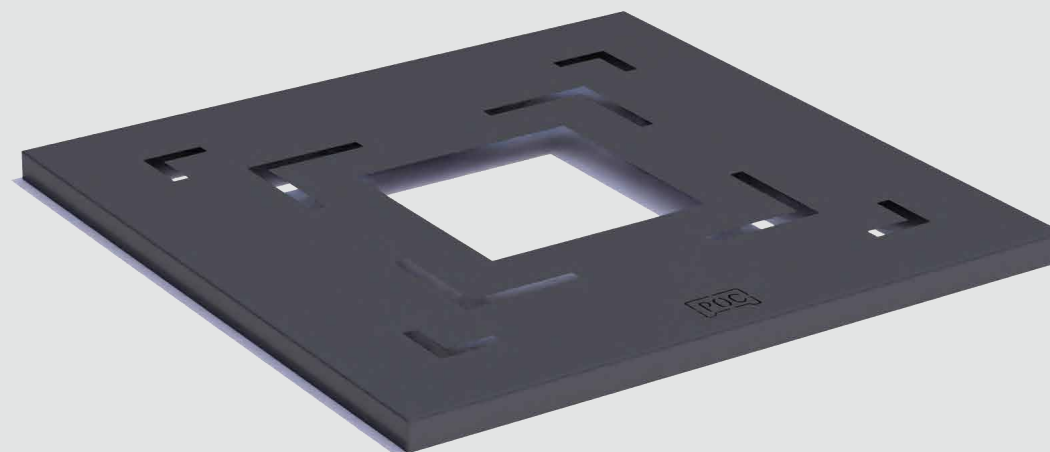

Root Grid Square Straight Minimal

120x120x5cm | 47"x47"x2"
180x180x5cm | 70"x70"x2"
240x240x5cm | 95"x95"x2"

CorTen steel

RAL Colour

Public Outdoor Creations
Proostwetering 78
3604 DB Maarssen
The Netherlands
+ 31 (0)346 8301 72
info@publicoutdoorcreations.nl
www.publicoutdoorcreations.nl