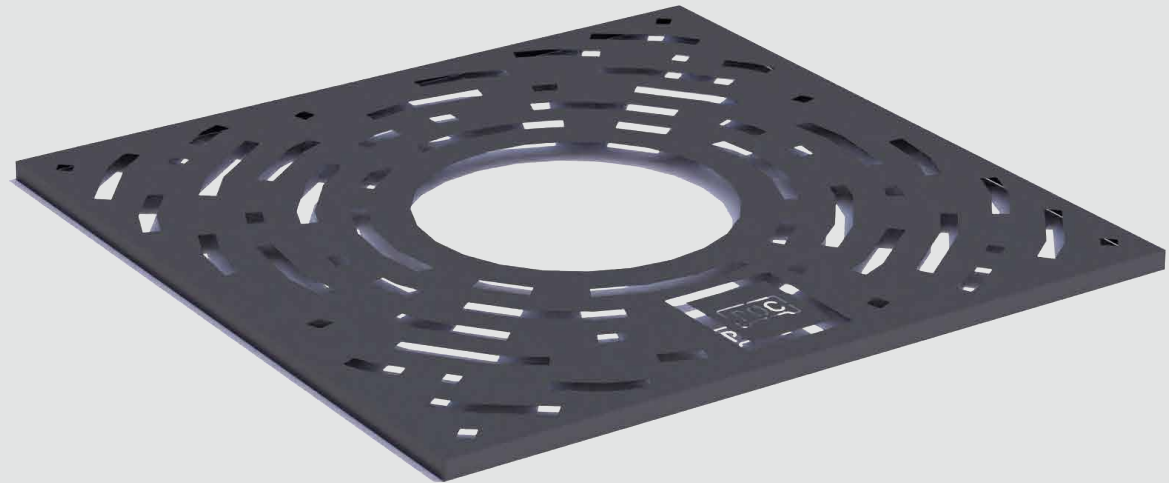

# Root Grid Square Curved

120x120x5cm | 47"x47"x2"  
180x180x5cm | 70"x70"x2"  
240x240x5cm | 95"x95"x2"

CorTen steel

RAL Colour

Public Outdoor Creations  
Proostwetering 78  
3604 DB Maarssen  
The Netherlands  
+ 31 (0)346 8301 72  
[info@publicoutdoorcreations.nl](mailto:info@publicoutdoorcreations.nl)  
[www.publicoutdoorcreations.nl](http://www.publicoutdoorcreations.nl)