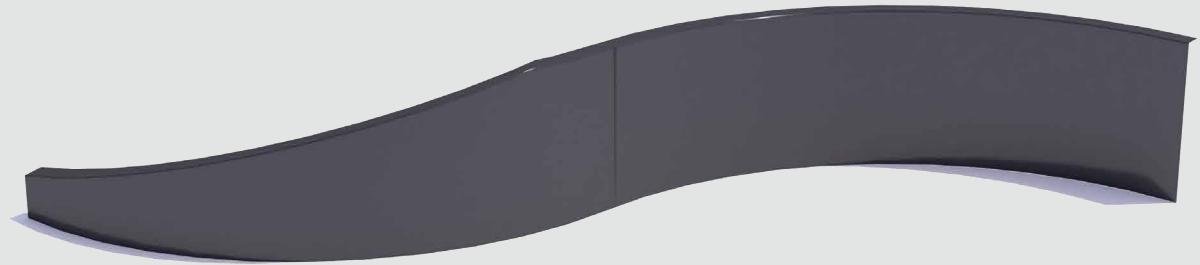

# Rising Border

any size

CorTen steel

RAL Colour

Public Outdoor Creations  
Proostwetering 78  
3604 DB Maarssen  
The Netherlands  
+ 31 (0)346 8301 72  
[info@publicoutdoorcreations.nl](mailto:info@publicoutdoorcreations.nl)  
[www.publicoutdoorcreations.nl](http://www.publicoutdoorcreations.nl)