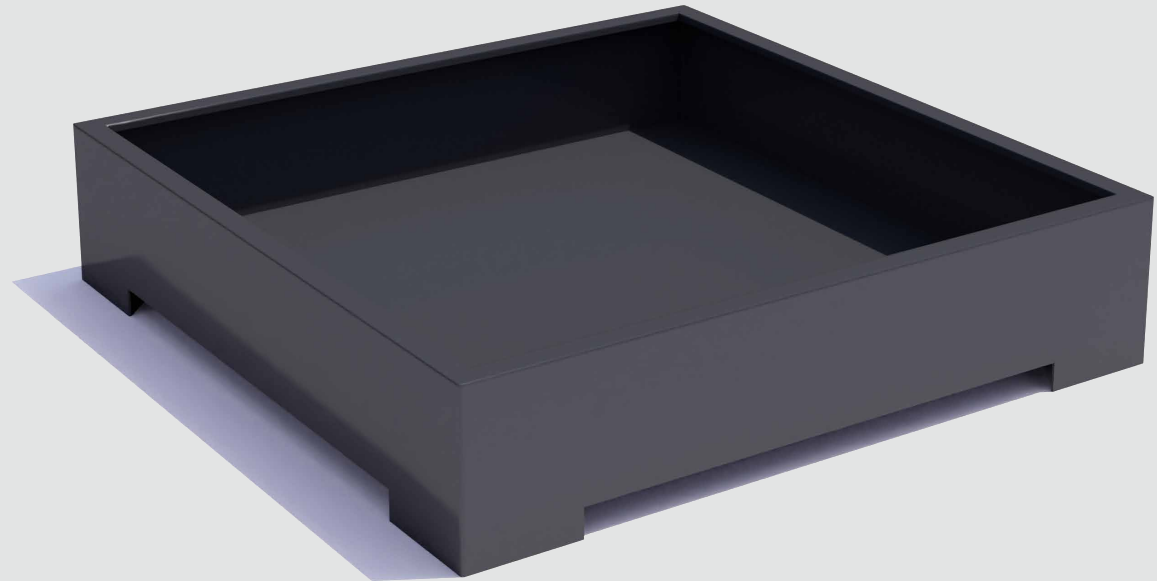

Planter Square Low

120x120x40cm		47"x47"x16"
180x180x40cm		70"x70"x16"
240x240x40cm		95"x95"x16"

CorTen steel

RAL Colour

Public Outdoor Creations
Proostwetering 78
3604 DB Maarssen
The Netherlands
+ 31 (0)346 8301 72
info@publicoutdoorcreations.nl
www.publicoutdoorcreations.nl