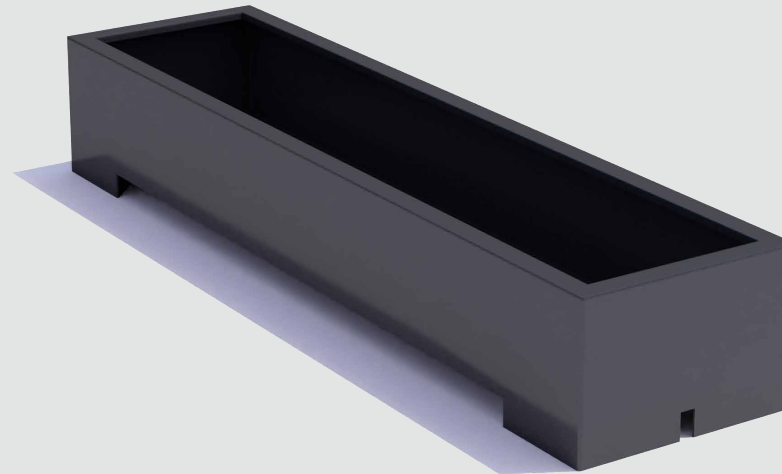

Planter Small Low

120x60x40cm | 47"x24"x16"
180x60x40cm | 70"x24"x16"
240x60x40cm | 95"x24"x16"

Root Care

CorTen steel

RAL Colour

Public Outdoor Creations
Proostwetering 78
3604 DB Maarssen
The Netherlands
+ 31 (0)346 8301 72
info@publicoutdoorcreations.nl
www.publicoutdoorcreations.nl