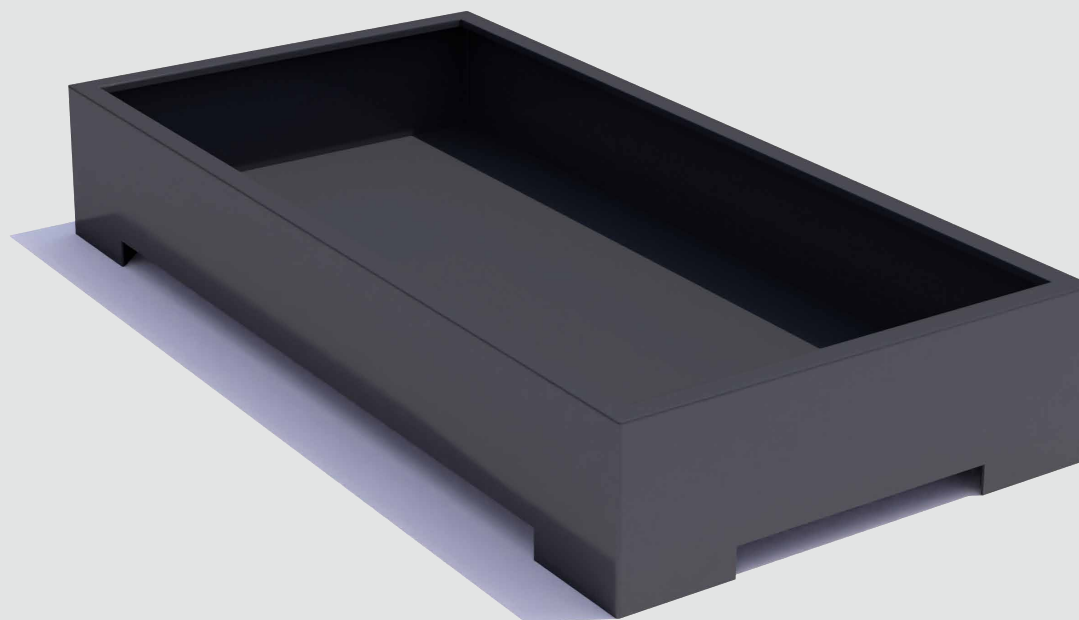

# Planter Long Low

180x120x40cm | 70"x47"x16"  
240x120x40cm | 95"x47"x16"

Root Care

CorTen steel

RAL Colour

Public Outdoor Creations  
Proostwetering 78  
3604 DB Maarssen  
The Netherlands  
+ 31 (0)346 8301 72  
[info@publicoutdoorcreations.nl](mailto:info@publicoutdoorcreations.nl)  
[www.publicoutdoorcreations.nl](http://www.publicoutdoorcreations.nl)