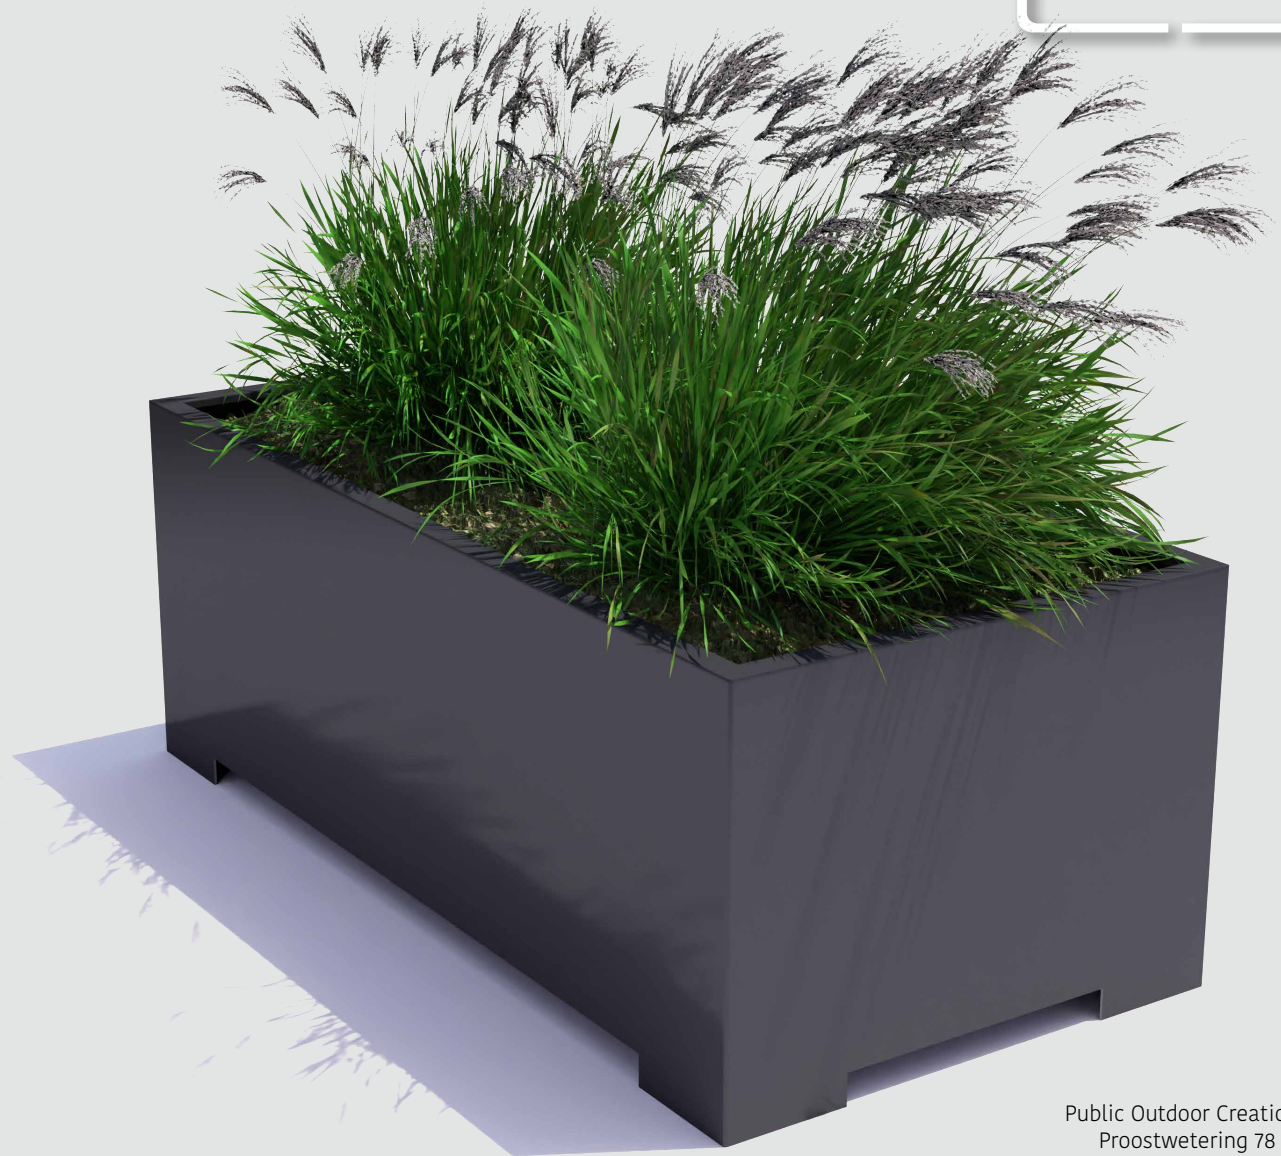

Planter Long High

180x120x90cm | 70"x47"x36"
240x120x90cm | 95"x47"x36"

Root Care

CorTen steel

RAL Colour

Public Outdoor Creations
Proostwetering 78
3604 DB Maarssen
The Netherlands
+ 31 (0)346 8301 72
info@publicoutdoorcreations.nl
www.publicoutdoorcreations.nl