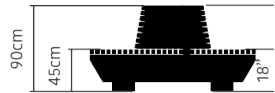

I-Cone Square

200x200x90cm | 79"x79"x36"
240x240x90cm | 95"x95"x36"

Cumaru FSC 100%

treated soft wood

Root Care

CorTen steel

RAL Colour

Public Outdoor Creations
Proostwetering 78
3604 DB Maarssen
The Netherlands
+ 31 (0)346 8301 72
info@publicoutdoorcreations.nl
www.publicoutdoorcreations.nl