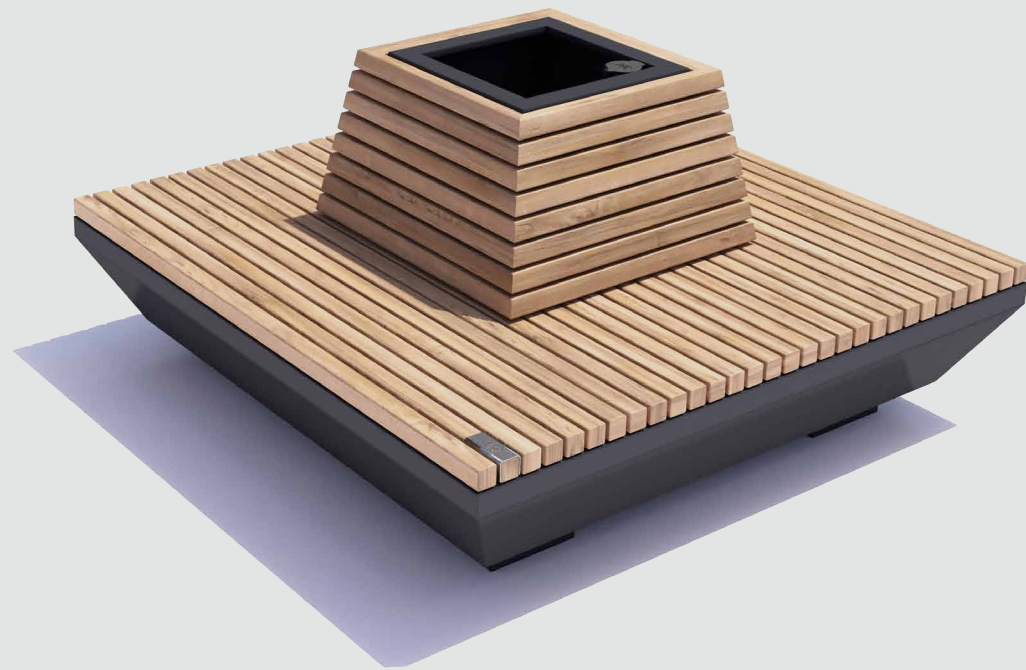

I-Cone Square

200x200x90cm | 79"x79"x36"
240x240x90cm | 95"x95"x36"

Cumaru FSC 100%

treated soft wood

Root Care

CorTen steel

RAL Colour

Public Outdoor Creations
Proostwetering 78
3604 DB Maarssen
The Netherlands
+ 31 (0)346 8301 72
info@publicoutdoorcreations.nl
www.publicoutdoorcreations.nl