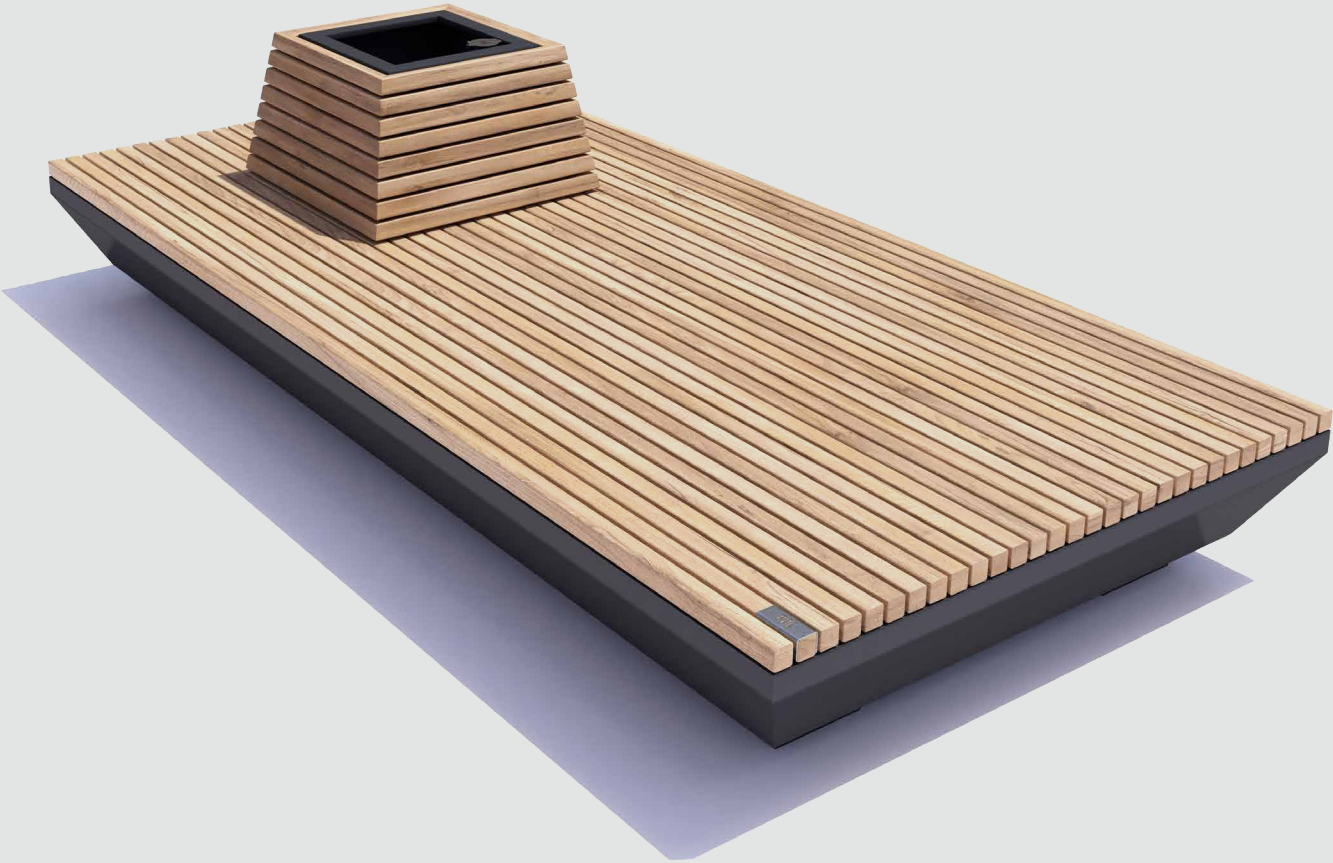

I-Cone Long

200x300x90cm | 79"x118"x36"
240x480x90cm | 95"x189"x36"

Public Outdoor Creations
Proostwetering 78
3604 DB Maarssen
The Netherlands
+ 31 (0)346 8301 72
info@publicoutdoorcreations.nl
www.publicoutdoorcreations.nl