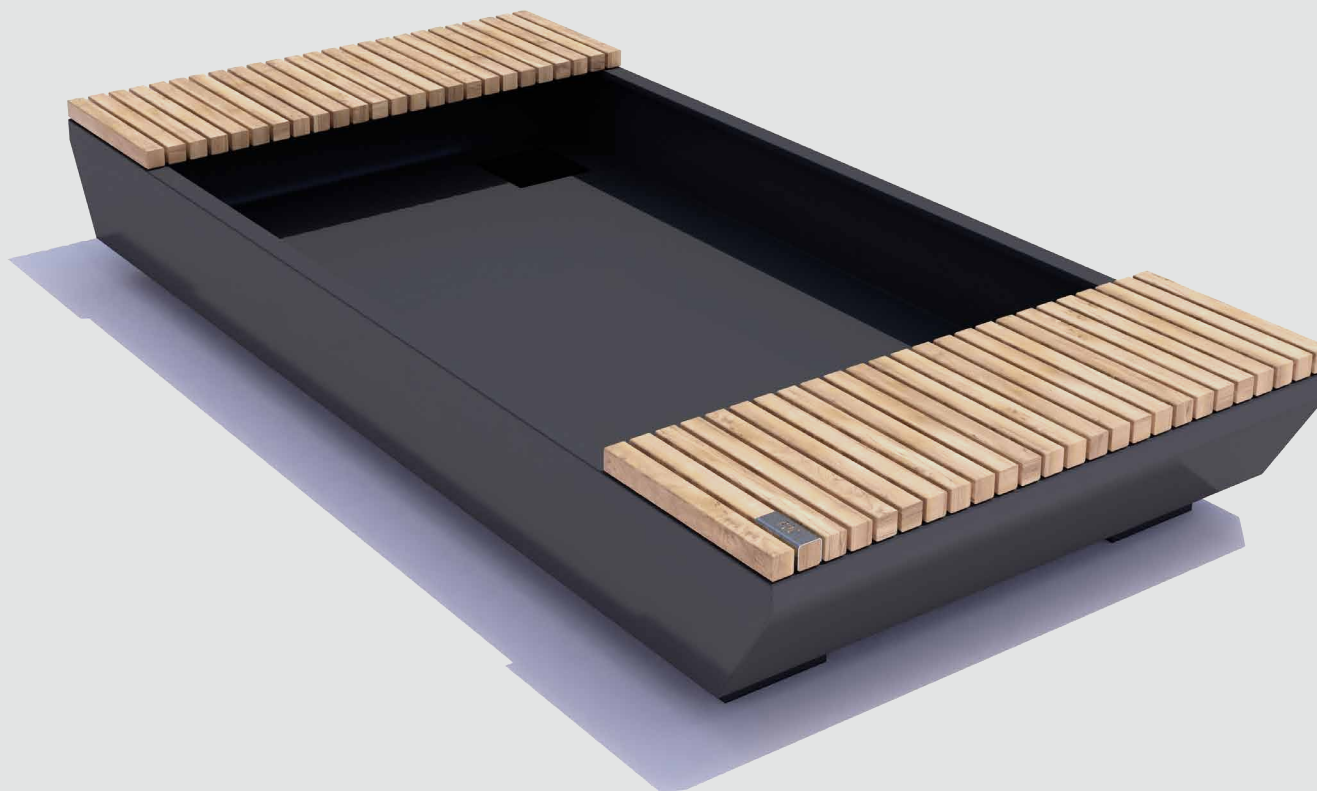

Garden Mid

300x150x45cm | 118"x59"x18"

Public Outdoor Creations
Proostwetering 78
3604 DB Maarssen
The Netherlands
+ 31 (0)346 8301 72
info@publicoutdoorcreations.nl
www.publicoutdoorcreations.nl