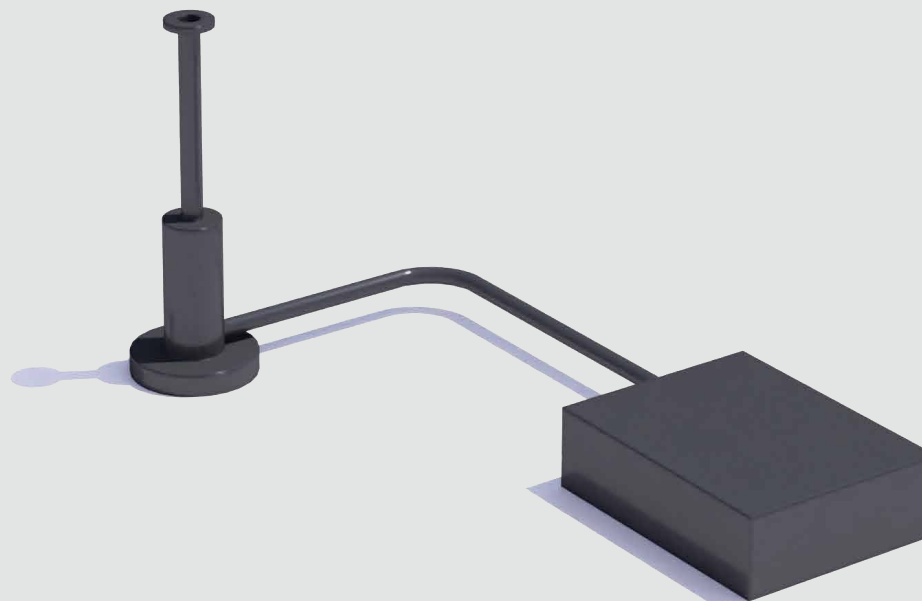

Fountain

CorTen steel

RAL Colour

Public Outdoor Creations
Proostwetering 78
3604 DB Maarssen
The Netherlands
+ 31 (0)346 8301 72
info@publicoutdoorcreations.nl
www.publicoutdoorcreations.nl