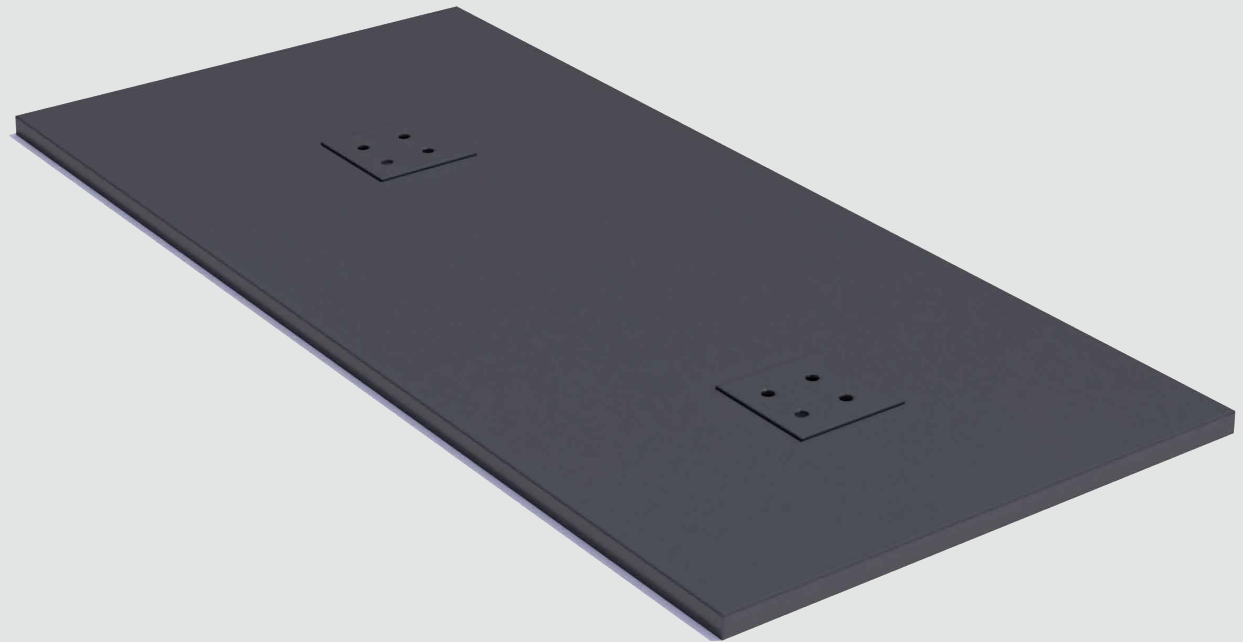

Cover Plate

any size

CorTen steel

RAL Colour

Public Outdoor Creations
Proostwetering 78
3604 DB Maarssen
The Netherlands
+ 31 (0)346 8301 72
info@publicoutdoorcreations.nl
www.publicoutdoorcreations.nl