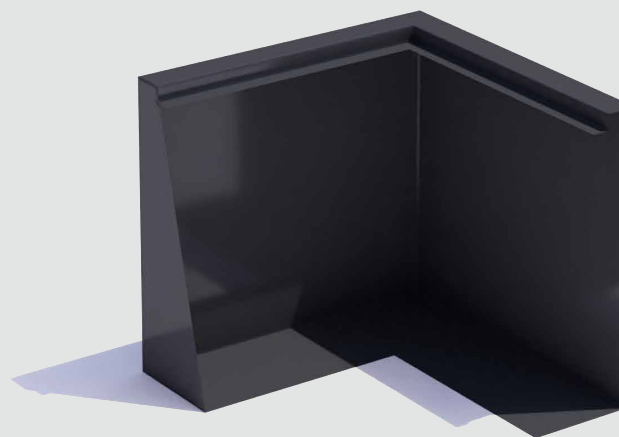

Border Corner

60x60x55cm | 24"x22"

CorTen steel

RAL Colour

Public Outdoor Creations
Proostwetering 78
3604 DB Maarssen
The Netherlands
+ 31 (0)346 8301 72
info@publicoutdoorcreations.nl
www.publicoutdoorcreations.nl