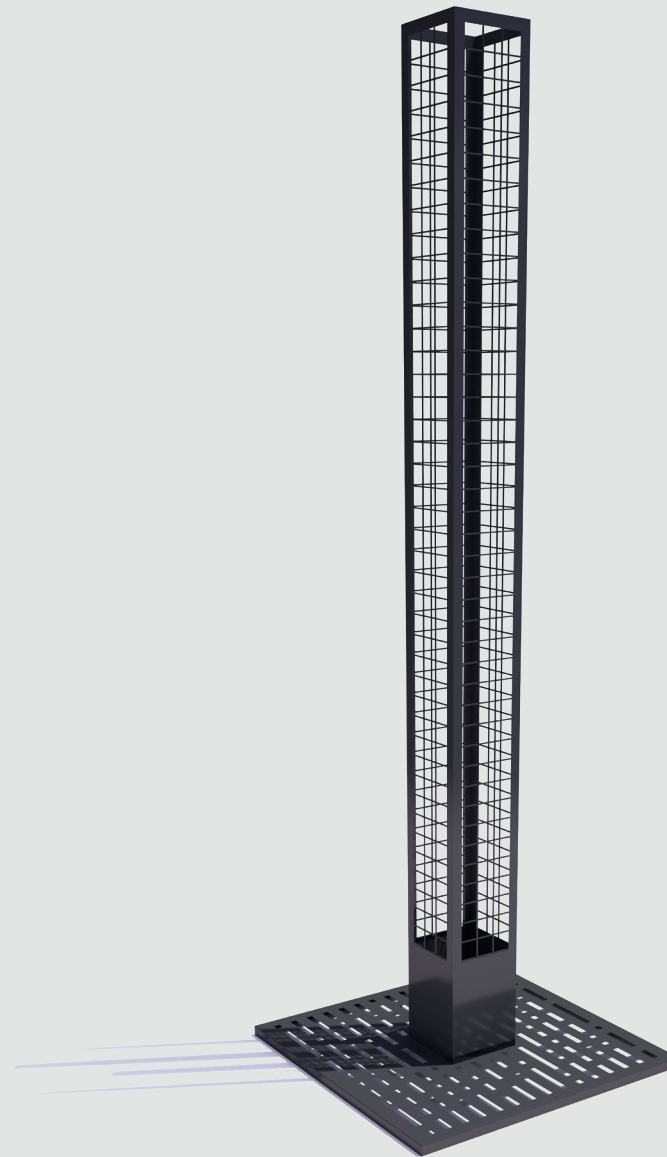

Basket Green Tower Straight

60x60x360cm | 24"x24"x141"

Public Outdoor Creations
Proostwetering 78
3604 DB Maarssen
The Netherlands
+ 31 (0)346 8301 72
info@publicoutdoorcreations.nl
www.publicoutdoorcreations.nl