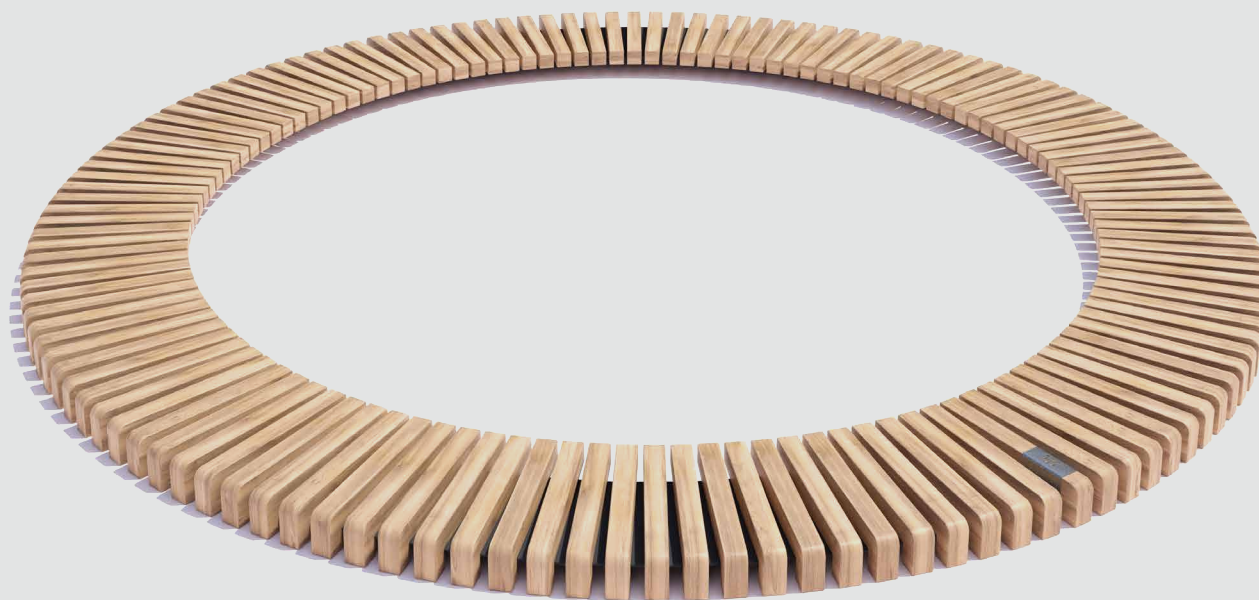

# Wood Cover Curved Circular Low

D300x50x5cm | 118"x20"x2"  
D450x50x5cm | 177"x20"x2"

Public Outdoor Creations  
Proostwetering 78  
3604 DB Maarssen  
The Netherlands  
+ 31 (0)346 8301 72  
[info@publicoutdoorcreations.nl](mailto:info@publicoutdoorcreations.nl)  
[www.publicoutdoorcreations.nl](http://www.publicoutdoorcreations.nl)