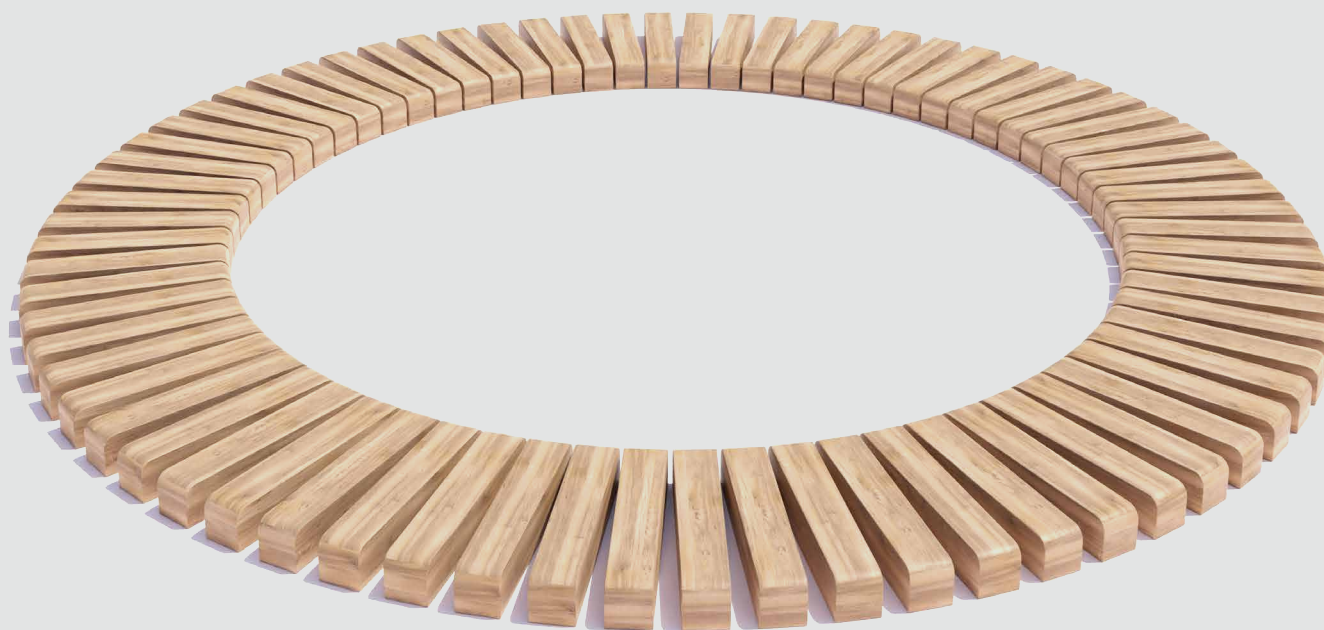

Wood Cover Circular Sturdy Low

D300x50x10cm | 118"x20"x4"
D450x50x10cm | 177"x20"x4"

Public Outdoor Creations
Proostwetering 78
3604 DB Maarssen
The Netherlands
+ 31 (0)346 8301 72
info@publicoutdoorcreations.nl
www.publicoutdoorcreations.nl