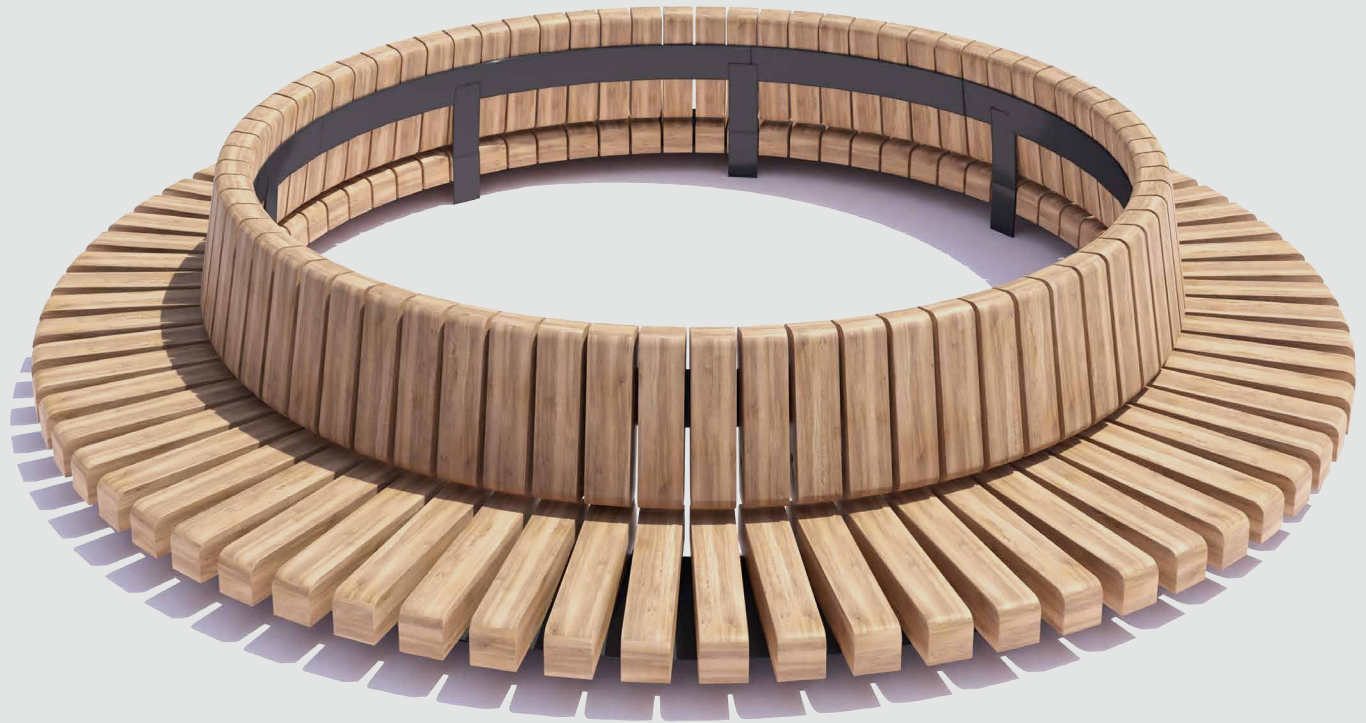

# Wood Cover Circular Sturdy High

D300x50x50cm | 118"x20"x20"  
D450x50x50cm | 177"x20"x20"

Cumaru FSC 100%

CorTen steel

RAL Colour

Public Outdoor Creations  
Proostwetering 78  
3604 DB Maarssen  
The Netherlands  
+ 31 (0)346 8301 72  
info@publicoutdoorcreations.nl  
www.publicoutdoorcreations.nl