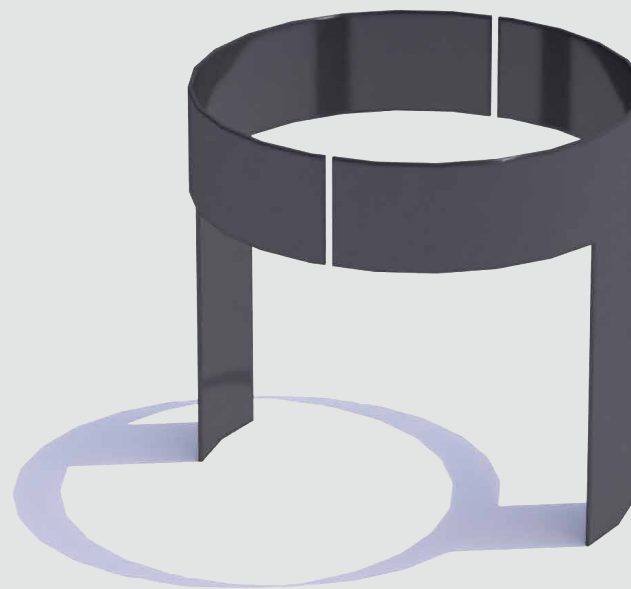

Tree Protection Round

T

CorTen steel

RAL Colour

Public Outdoor Creations
Proostwetering 78
3604 DB Maarssen
The Netherlands
+ 31 (0)346 8301 72
info@publicoutdoorcreations.nl
www.publicoutdoorcreations.nl