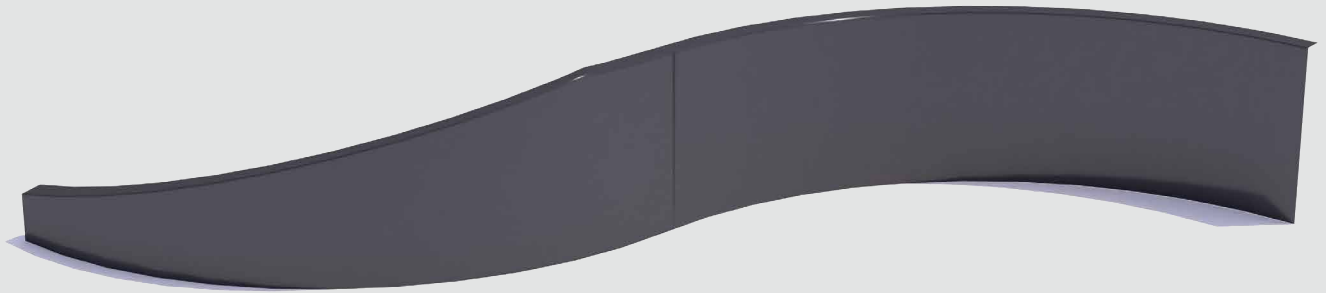

Rising Border Curved

any size

CorTen steel

RAL Colour

Public Outdoor Creations
Proostwetering 78
3604 DB Maarssen
The Netherlands
+ 31 (0)346 8301 72
info@publicoutdoorcreations.nl
www.publicoutdoorcreations.nl