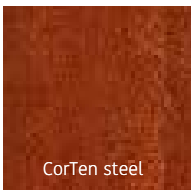

Rising Border Curved

any size

CorTen steel

RAL Colour

Public Outdoor Creations
Proostwetering 78
3604 DB Maarssen
The Netherlands
+ 31 (0)346 8301 72
info@publicoutdoorcreations.nl
www.publicoutdoorcreations.nl