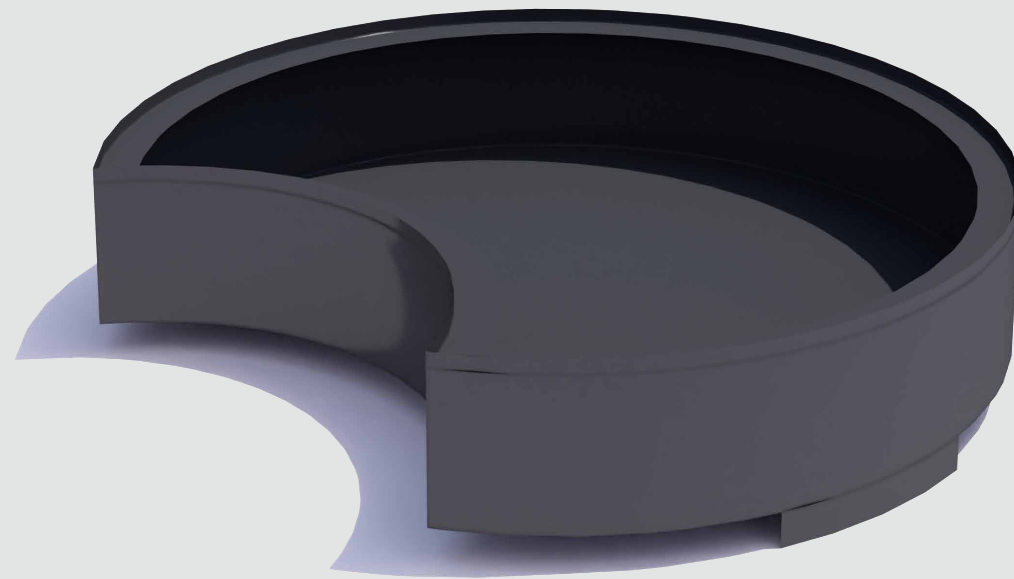

Planter Round Low Cut-out

180x90cm | 70"x36"
240x90cm | 95"x36"

Root Care

CorTen steel

RAL Colour

Public Outdoor Creations
Proostwetering 78
3604 DB Maarssen
The Netherlands
+ 31 (0)346 8301 72
info@publicoutdoorcreations.nl
www.publicoutdoorcreations.nl