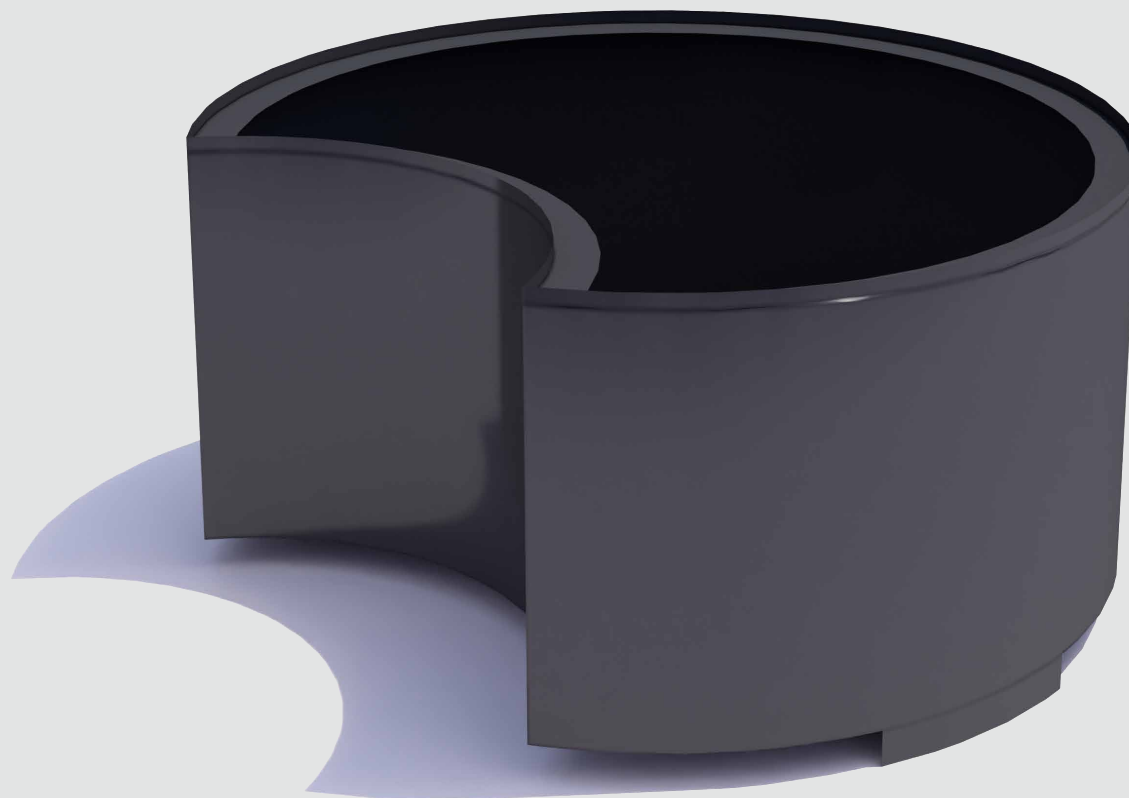

# Planter Round High Cut-Out

180x90cm | 70"x36"  
240x90cm | 95"x36"

Root Care

CorTen steel

RAL Colour

Public Outdoor Creations  
Proostwetering 78  
3604 DB Maarssen  
The Netherlands  
+ 31 (0)346 8301 72  
[info@publicoutdoorcreations.nl](mailto:info@publicoutdoorcreations.nl)  
[www.publicoutdoorcreations.nl](http://www.publicoutdoorcreations.nl)