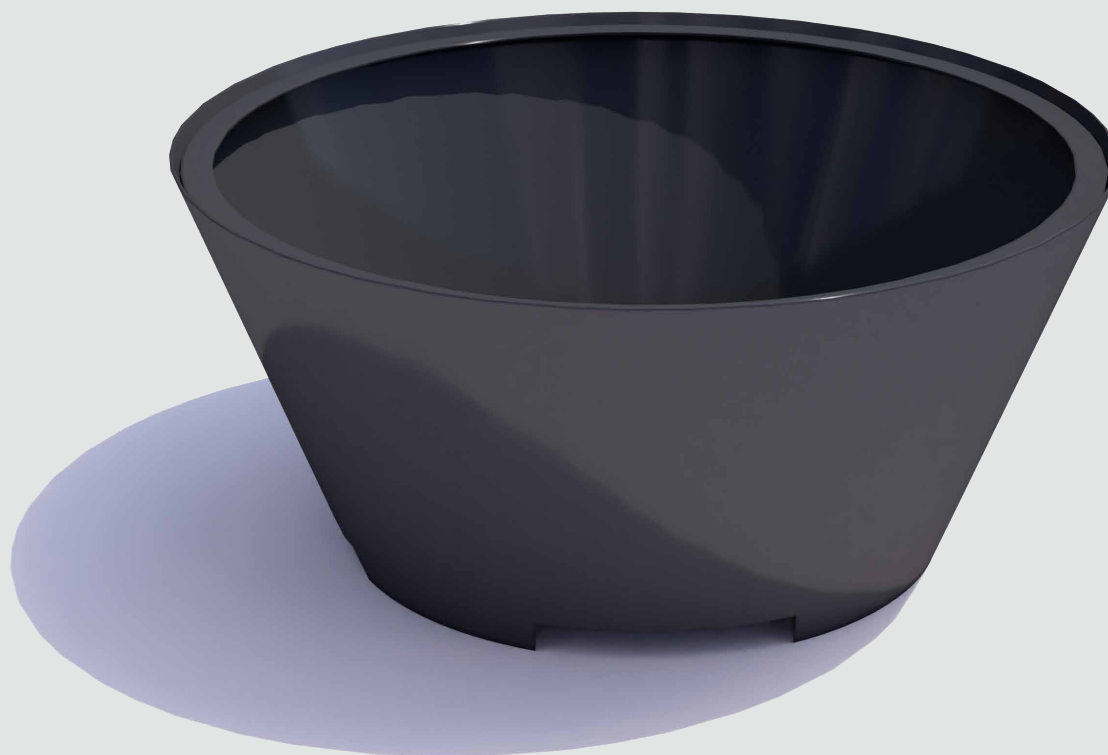

Planter Conical Round

120x90cm | 47"x36"
180x90cm | 70"x36"
240x90cm | 95"x36"

Root Care

CorTen steel

RAL Colour

Public Outdoor Creations
Proostwetering 78
3604 DB Maarssen
The Netherlands
+ 31 (0)346 8301 72
info@publicoutdoorcreations.nl
www.publicoutdoorcreations.nl