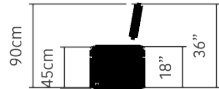

Bench Sturdy A-symmetrical

any size

Cumaru FSC 100%

CorTen steel

RAL Colour

Public Outdoor Creations
Proostwetering 78
3604 DB Maarssen
The Netherlands
+ 31 (0)346 8301 72
info@publicoutdoorcreations.nl
www.publicoutdoorcreations.nl