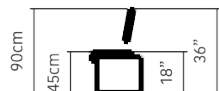

# Bench Curved Circular High

D300x50x90cm | 118"x20"x36"  
D450x50x90cm | 177"x20"x36"

Public Outdoor Creations  
Proostwetering 78  
3604 DB Maarssen  
The Netherlands  
+ 31 (0)346 8301 72  
info@publicoutdoorcreations.nl  
www.publicoutdoorcreations.nl