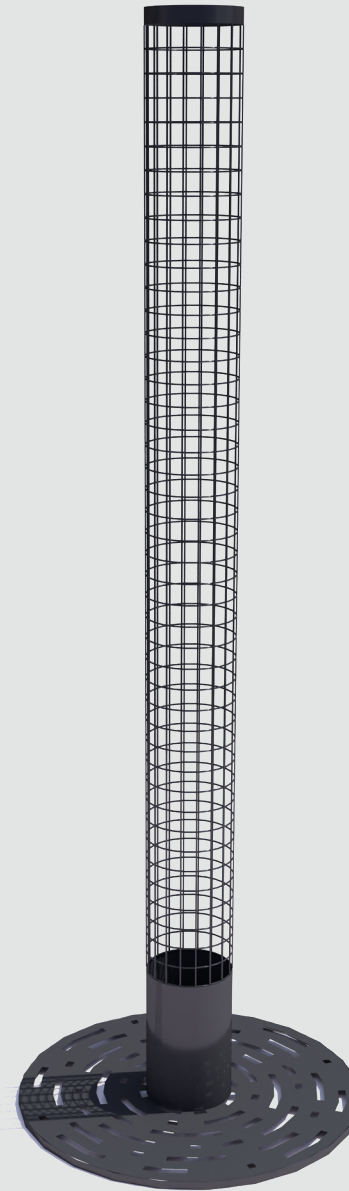

Basket Green Tower Curved

60x60x360cm | 24"x24"x141"

CorTen steel

RAL Colour

Public Outdoor Creations
Proostwetering 78
3604 DB Maarssen
The Netherlands
+ 31 (0)346 8301 72
info@publicoutdoorcreations.nl
www.publicoutdoorcreations.nl