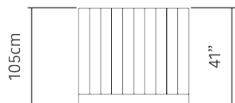

Railing Stripes

125x105x9cm | 49"x41"x4"

CorTen steel

RAL Colour

Public Outdoor Creations
Proostwetering 78
3604 DB Maarssen
The Netherlands
+ 31 (0)346 8301 72
info@publicoutdoorcreations.nl
www.publicoutdoorcreations.nl