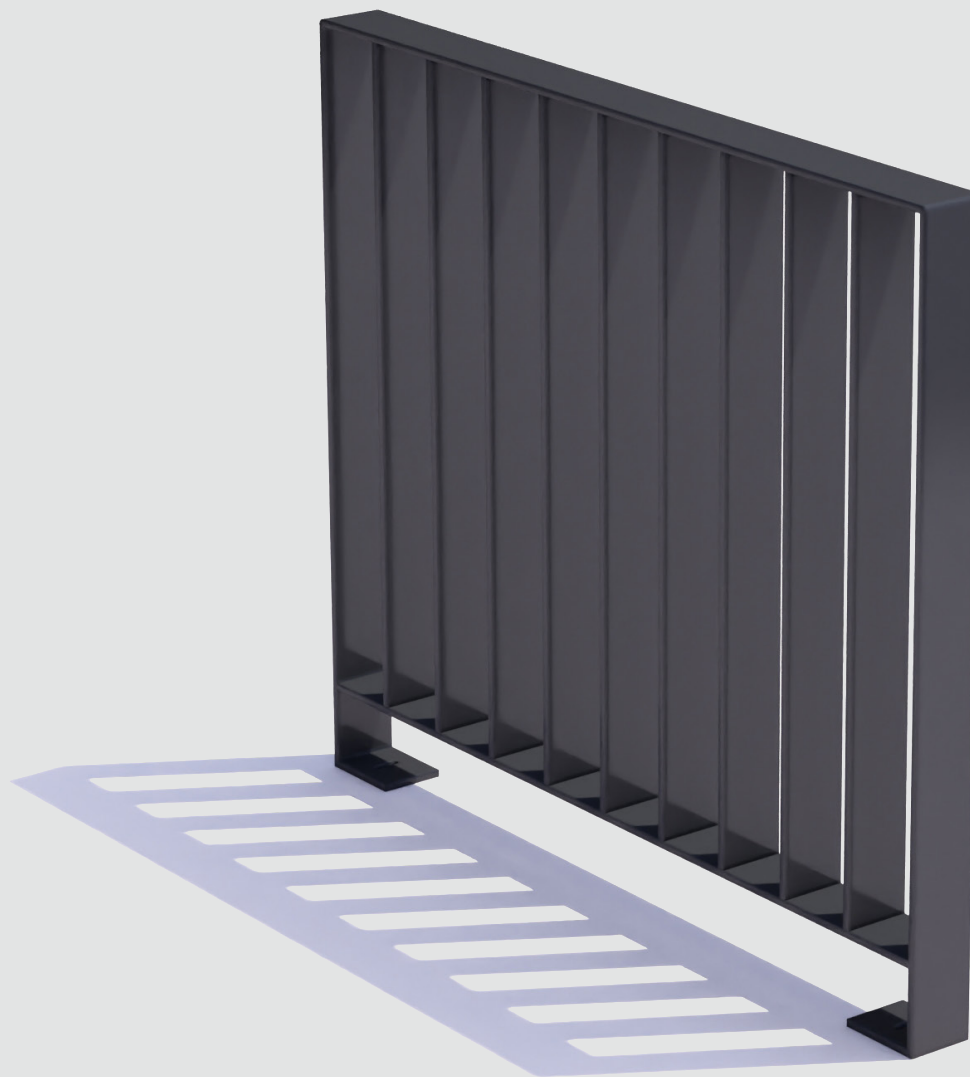

Railing Stripes

125x105x9cm | 49"x41"x4"

CorTen steel

RAL Colour

Public Outdoor Creations
Proostwetering 78
3604 DB Maarssen
The Netherlands
+ 31 (0)346 8301 72
info@publicoutdoorcreations.nl
www.publicoutdoorcreations.nl