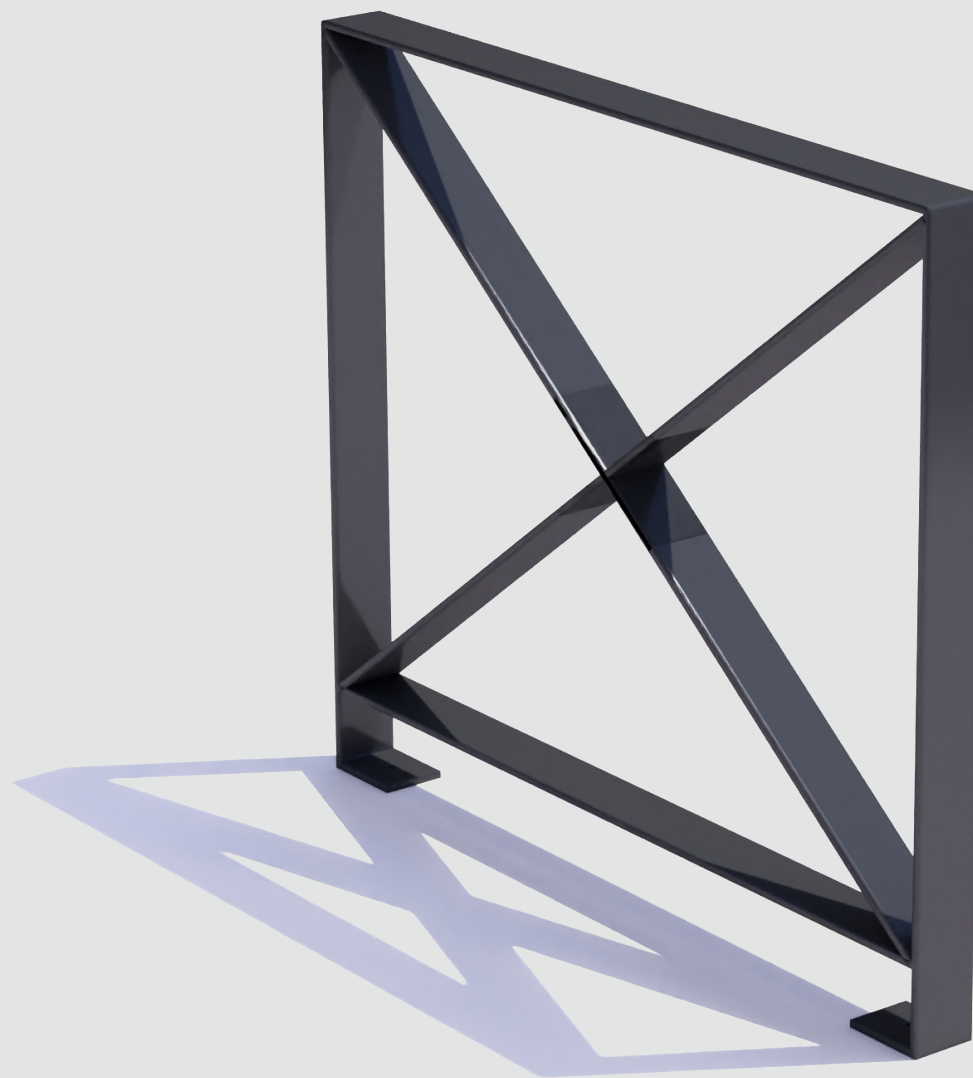

# Railing Cross

125x105x9cm | 49"x41"x4"

CorTen steel

RAL Colour

Public Outdoor Creations  
Proostwetering 78  
3604 DB Maarssen  
The Netherlands  
+ 31 (0)346 8301 72  
[info@publicoutdoorcreations.nl](mailto:info@publicoutdoorcreations.nl)  
[www.publicoutdoorcreations.nl](http://www.publicoutdoorcreations.nl)