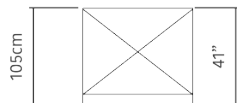

# Railing Cross

125x105x9cm | 49"x41"x4"

CorTen steel

RAL Colour

Public Outdoor Creations  
Proostwetering 78  
3604 DB Maarssen  
The Netherlands  
+ 31 (0)346 8301 72  
[info@publicoutdoorcreations.nl](mailto:info@publicoutdoorcreations.nl)  
[www.publicoutdoorcreations.nl](http://www.publicoutdoorcreations.nl)