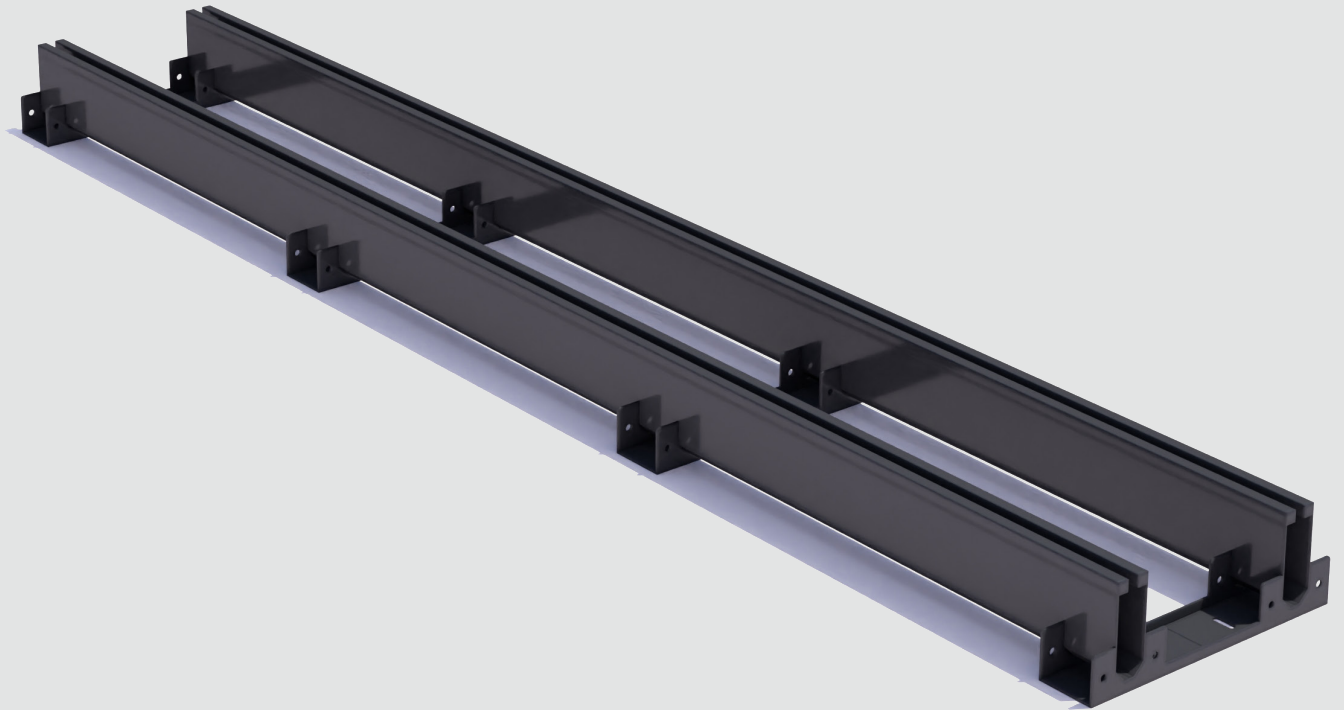

Plug & Play Strip

300x19cm | 118"x7"

CorTen steel

RAL Colour

Public Outdoor Creations
Proostwetering 78
3604 DB Maarssen
The Netherlands
+ 31 (0)346 8301 72
info@publicoutdoorcreations.nl
www.publicoutdoorcreations.nl