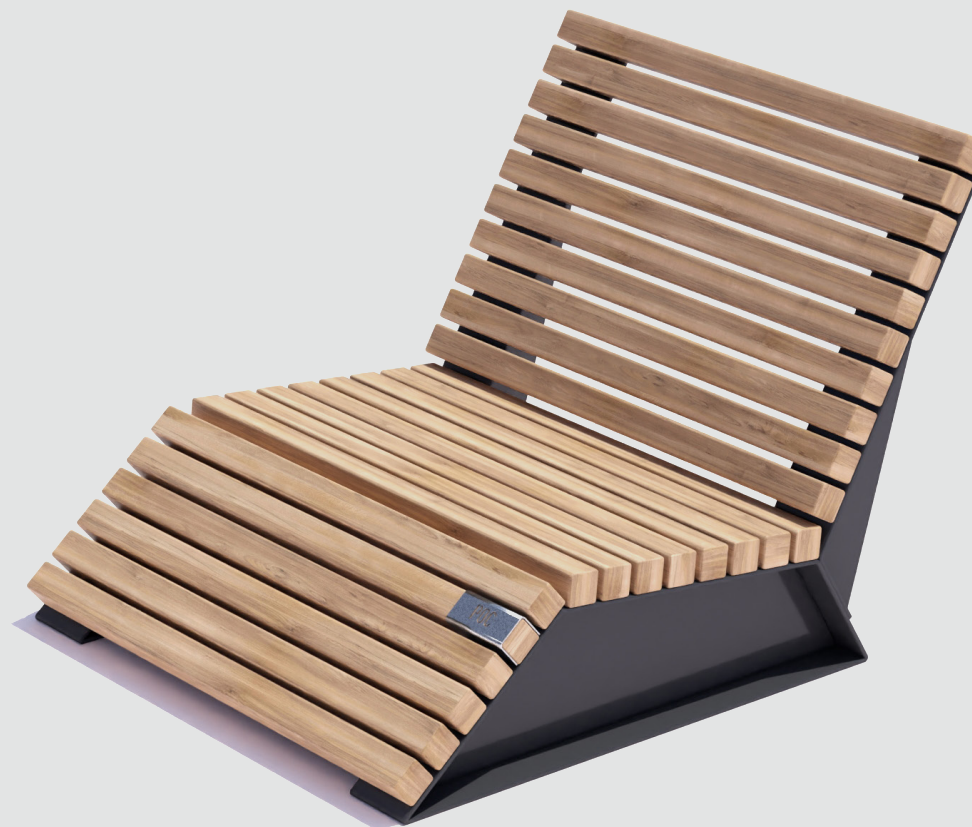

Lounger Single

110x90x80cm | 43"x35"x31"

Public Outdoor Creations
Proostwetering 78
3604 DB Maarssen
The Netherlands
+ 31 (0)346 8301 72
info@publicoutdoorcreations.nl
www.publicoutdoorcreations.nl