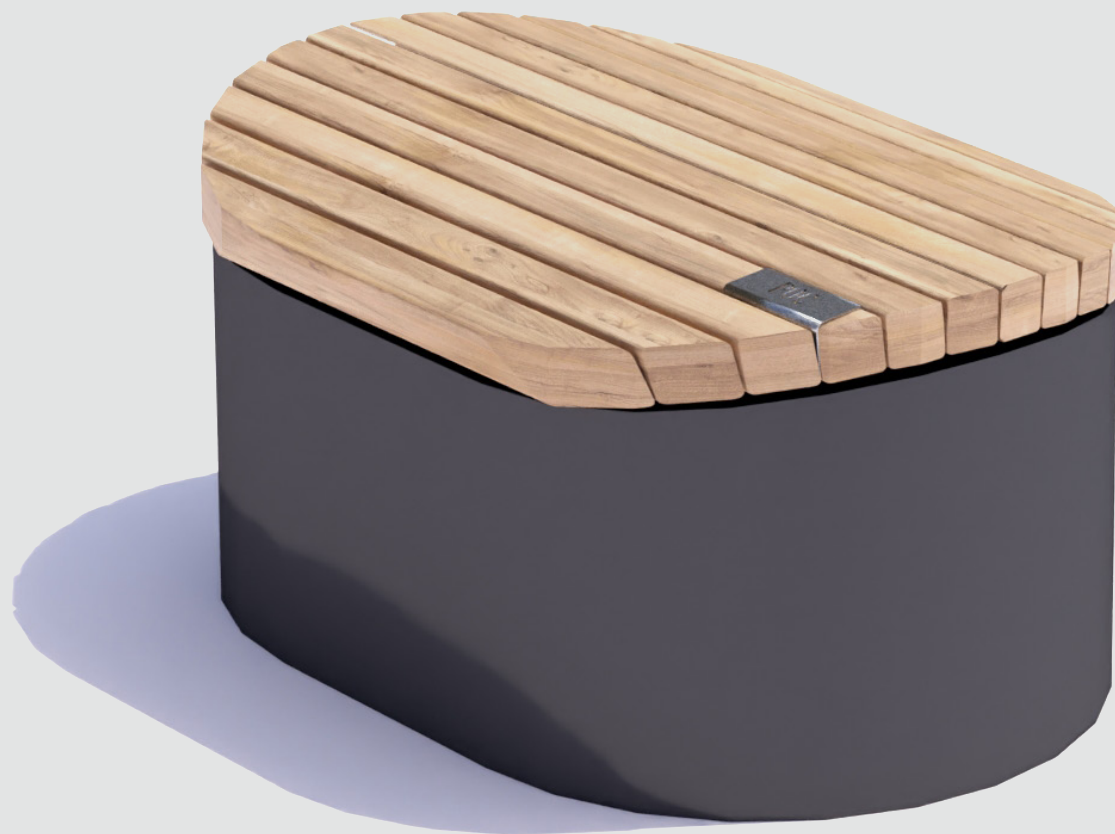

Hocker Solid

90x90x46cm | 35"x35"x18"

Public Outdoor Creations
Proostwetering 78
3604 DB Maarssen
The Netherlands
+ 31 (0)346 8301 72
info@publicoutdoorcreations.nl
www.publicoutdoorcreations.nl