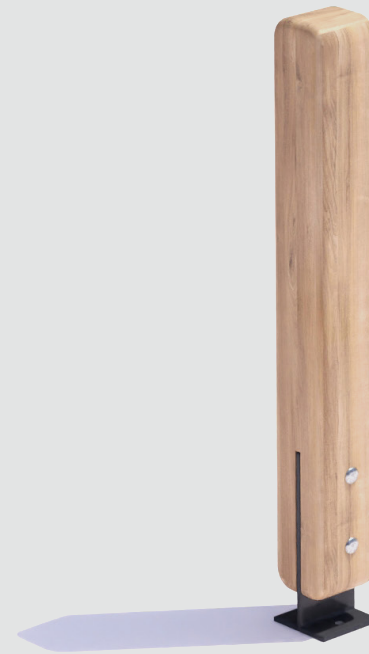

Bollard Sturdy

9x12x85cm | 4"x5"33"

Cumaru FSC 100%

CorTen steel

RAL Colour

Public Outdoor Creations
Proostwetering 78
3604 DB Maarssen
The Netherlands
+ 31 (0)346 8301 72
info@publicoutdoorcreations.nl
www.publicoutdoorcreations.nl