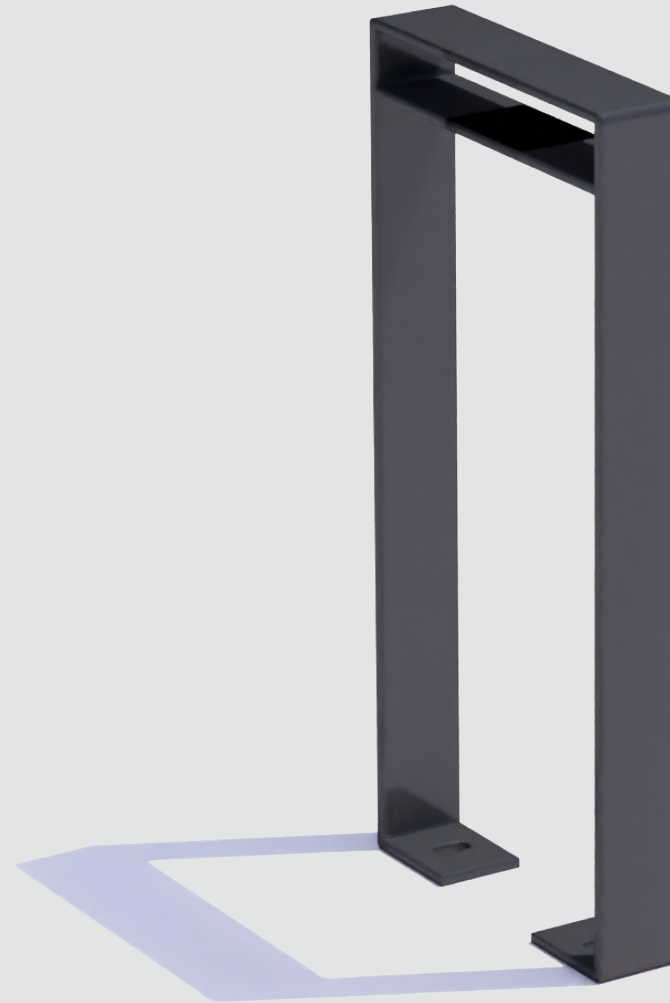

Bike Clip Open

85x40x9cm | 33"x16"x4"

CorTen steel

RAL Colour

Public Outdoor Creations
Proostwetering 78
3604 DB Maarssen
The Netherlands
+ 31 (0)346 8301 72
info@publicoutdoorcreations.nl
www.publicoutdoorcreations.nl