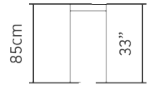

Bike Clip Open

85x40x9cm | 33"x16"x4"

CorTen steel

RAL Colour

Public Outdoor Creations
Proostwetering 78
3604 DB Maarssen
The Netherlands
+ 31 (0)346 8301 72
info@publicoutdoorcreations.nl
www.publicoutdoorcreations.nl