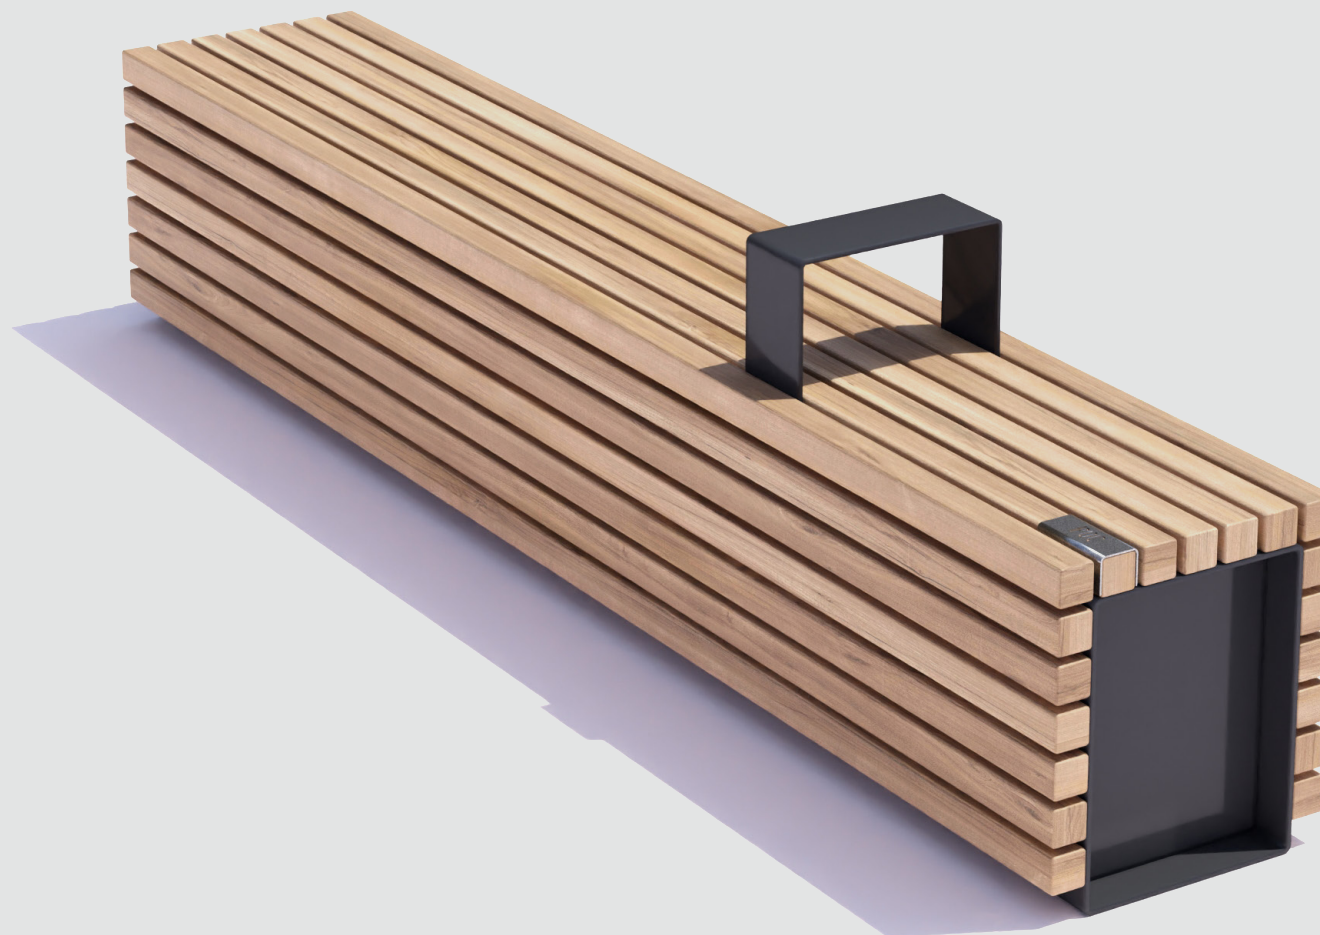

# Bench Block Long

240x40x46cm | 95"x16"x18"  
300x40x46cm | 118"x16"x18"

Public Outdoor Creations  
Proostwetering 78  
3604 DB Maarssen  
The Netherlands  
+ 31 (0)346 8301 72  
info@publicoutdoorcreations.nl  
www.publicoutdoorcreations.nl