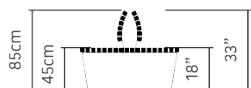

Bench A-symmetrical Double

240x110x85cm | 95"x43"x33"
300x110x85cm | 118"x43"x33"

Public Outdoor Creations
Proostwetering 78
3604 DB Maarssen
The Netherlands
+ 31 (0)346 8301 72
info@publicoutdoorcreations.nl
www.publicoutdoorcreations.nl